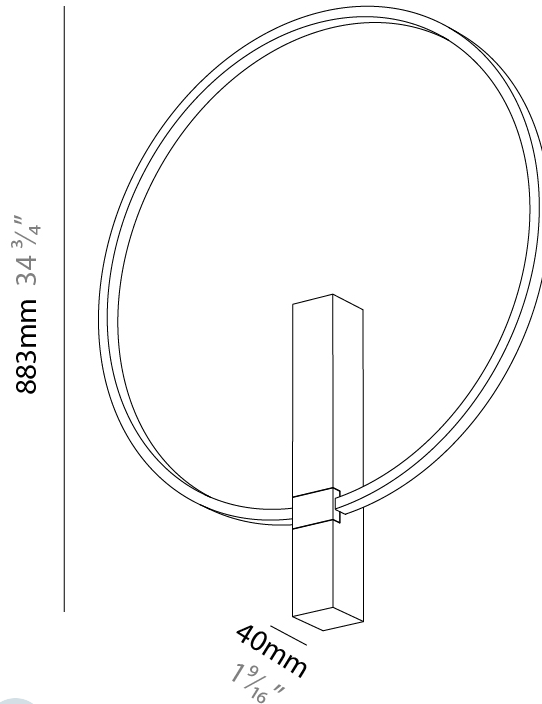

GENERAL

Series: Just Black Halo
 Partner: Prolicht
 Division: Architectural
 Installation: Surface
 Product Type: Wall Surface
 Mounting Location: Wall
 Light Distribution: Indirect

PHYSICAL

Shape: Round
 Diameter (mm): 808
 Diameter (in): 31 ¹³/₁₆
 Width (mm): 40
 Width (in): 19/16
 Height (mm): 883
 Height (in): 34 ³/₄
 Diffuser: PMMA - Opal
 Fixture Finish: BLK
 Fixture Material: Aluminum

PROJECT
TYPE
SPECIFIER
QUANTITY
DATE

Ø808mm 31 ¹³/₁₆ "

JUST BLACK HALO SURFACE

A33383-

PROJECT	_____
TYPE	_____
SPECIFIER	_____
QUANTITY	_____
DATE	_____

PROJECT

TYPE

SPECIFIER