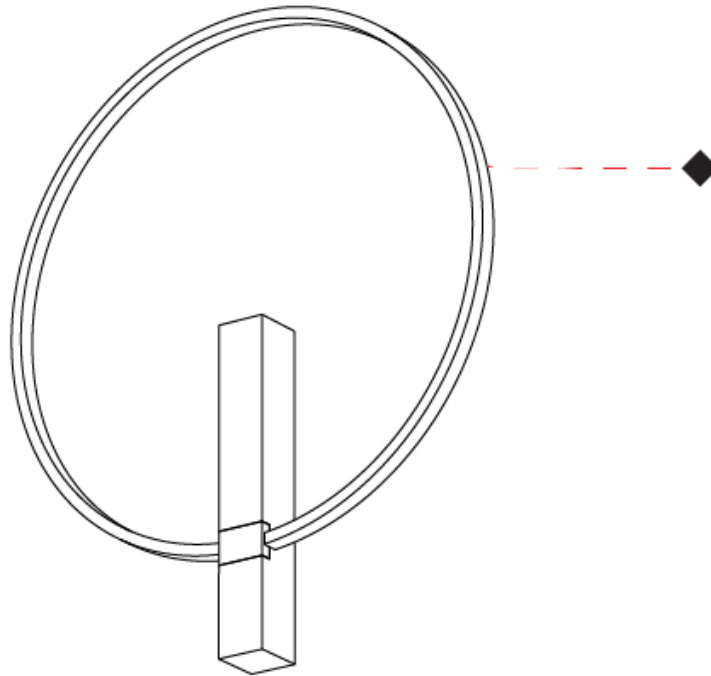

JUST BLACK HALO SURFACE

A33381-

PROJECT

TYPE

SPECIFIER

QUANTITY

DATE

A