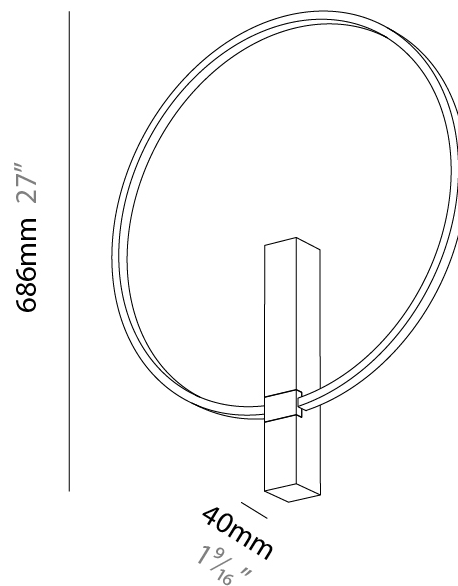

Ø608mm 23 ¹⁵/₁₆ "