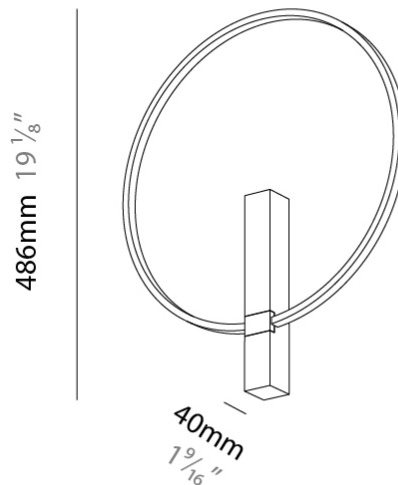

GENERAL

Series: Just Black Halo
 Partner: Prolicht
 Division: Architectural
 Installation: Surface
 Product Type: Wall Surface
 Mounting Location: Wall
 Light Distribution: Indirect

PHYSICAL

Shape: Round
 Diameter (mm): 408
 Diameter (in): 16 1/16
 Width (mm): 40
 Width (in): 19/16
 Height (mm): 486
 Height (in): 19 1/8
 Diffuser: PMMA - Opal
 Fixture Finish: BLK
 Fixture Material: Aluminum

Certified By: CSA Certified to UL and CSA Standards
 IP rating: IP20

PROJECT
TYPE
SPECIFIER
QUANTITY
DATE

Ø408mm 16 1/16"

JUST BLACK HALO SURFACE

A33381-

PROJECT

TYPE

SPECIFIER

GENERAL

Series: Just Black Halo
 Partner: Prolicht
 Division: Architectural
 Installation: Surface
 Product Type: Wall Surface
 Mounting Location: Wall
 Light Distribution: Indirect

PHYSICAL

Shape: Round
 Diameter (mm): 608
 Diameter (in): 23 ¹⁵/₁₆
 Width (mm): 40
 Width (in): 19/16
 Height (mm): 686
 Height (in): 27
 Diffuser: PMMA - Opal
 Fixture Finish: BLK
 Fixture Material: Aluminum

GENERAL

Series: Just Black Halo
 Partner: Prolicht
 Division: Architectural
 Installation: Surface
 Product Type: Wall Surface
 Mounting Location: Wall
 Light Distribution: Indirect

PHYSICAL

Shape: Round
 Diameter (mm): 808
 Diameter (in): 31 ¹³/₁₆
 Width (mm): 40
 Width (in): 19/16
 Height (mm): 883
 Height (in): 34 ³/₄
 Diffuser: PMMA - Opal
 Fixture Finish: BLK
 Fixture Material: Aluminum